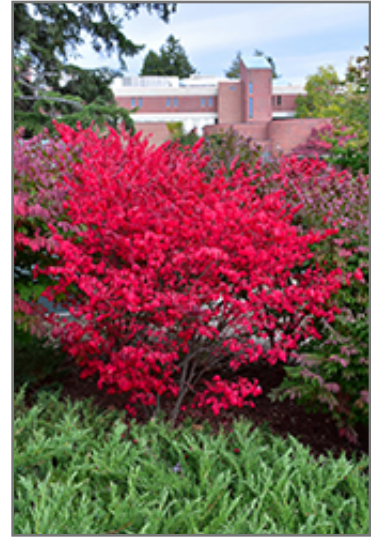

GREENSBORO

SHRUB NURSERY

Compact Winged Burning Bush

Euonymus alatus 'Compactus'

Height: 7 feet

Spread: 7 feet

Sunlight: ○ ● ●

Hardiness Zone: 4a

Other Names: Winged Euonymus, Burningbush

Description:

A spectacular and compact garden shrub which turns a luminous florescent pink color in fall, very showy; a shapely mounded growth habit and interesting corky wings on the branches; a very popular and adaptable landscape plant

Ornamental Features

Compact Winged Burning Bush has rich green deciduous foliage on a plant with a round habit of growth. The pointy leaves turn an outstanding cherry red in the fall. It produces red capsules from early to late fall. The warty brown bark and harvest gold branches add an interesting dimension to the landscape.

Landscape Attributes

Compact Winged Burning Bush is a dense multi-stemmed deciduous shrub with a more or less rounded form. Its average texture blends into the landscape, but can be balanced by one or two finer or coarser trees or shrubs for an effective composition.

This is a relatively low maintenance shrub, and can be pruned at anytime. It has no significant negative characteristics.

Compact Winged Burning Bush is recommended for the following landscape applications;

Compact Winged Burning Bush in fall
Photo courtesy of NetPS Plant Finder