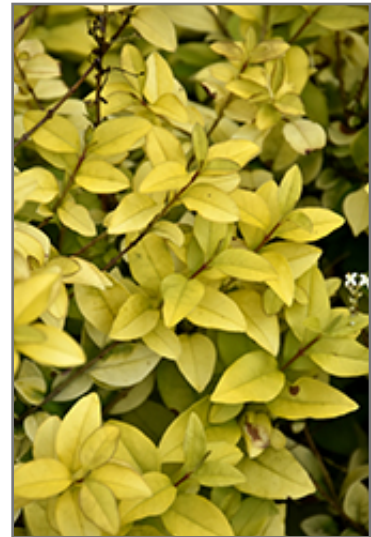

Golden Ticket Privet foliage
Photo courtesy of NetPS Plant Finder