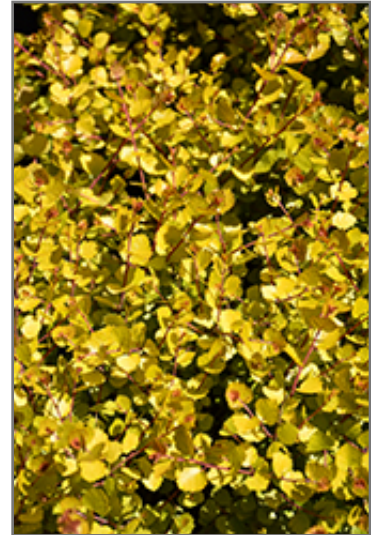

GREENSBORO

SHRUB NURSERY

Planting & Growing

Cesky Gold Dwarf Birch will grow to be about 4 feet tall at maturity, with a spread of 3 feet. It tends to fill out right to the ground and therefore doesn't necessarily require facer plants in front. It grows at a slow rate, and under ideal conditions can be expected to live for 60 years or more.

This shrub does best in full sun to partial shade. It is quite adaptable, preferring to grow in average to wet conditions, and will even tolerate some standing water. It is not particular as to soil type or pH. It is highly tolerant of urban pollution and will even thrive in inner city environments. This particular variety is an interspecific hybrid.

Cesky Gold Dwarf Birch foliage
Photo courtesy of NetPS Plant Finder